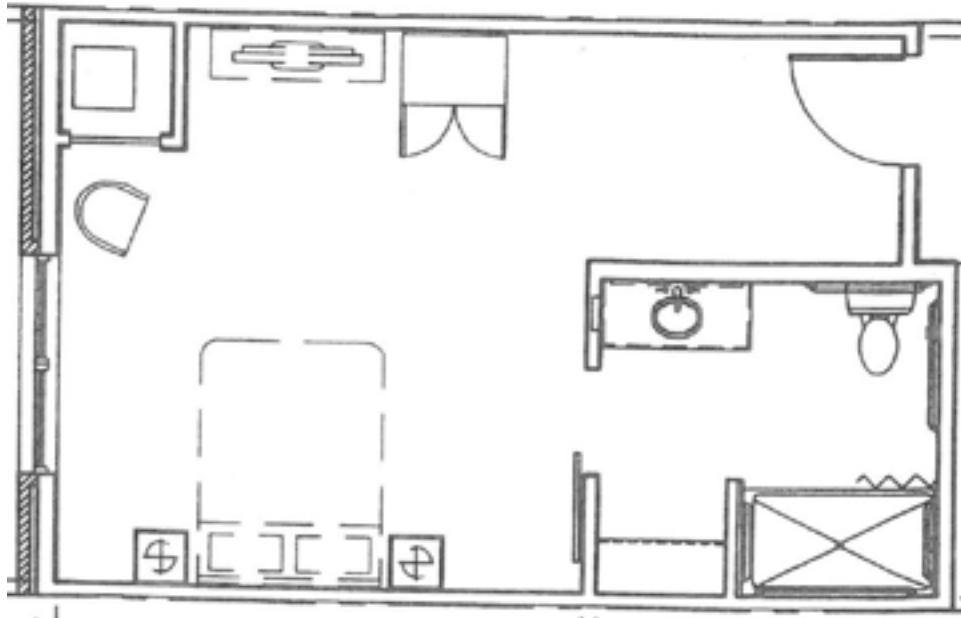

STERLING ESTATES

Senior Living Community

WEST COBB

Lily

1 BEDROOMS 1 BATH
395 SQUARE FEET

tel 770-255-7000 **fax** 770-512-0625 | 3165 Dallas Highway | Marietta, GA
30064

Floor plan illustrations are representative of the typical suite type. Size and orientation of the suite is dependent on the location within the building. Our standard floor plans are for illustration purposes only.