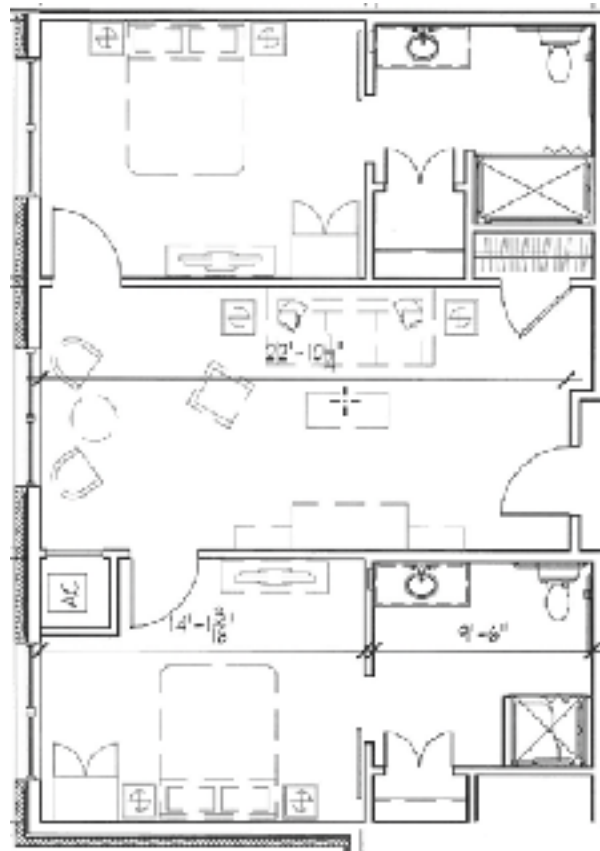

# STERLING ESTATES

Senior Living Community

WEST COBB

Jasmine

2 BEDROOMS 2  
BATHS  
859 SQUARE FEET

tel 770-255-7000 fax 770-512-0625 | 3165 Dallas Highway | Marietta, GA  
30064

Floor plan illustrations are representative of the typical suite type. Size and orientation of the suite is dependent on the location within the building. Our standard floor plans are for illustration purposes only.