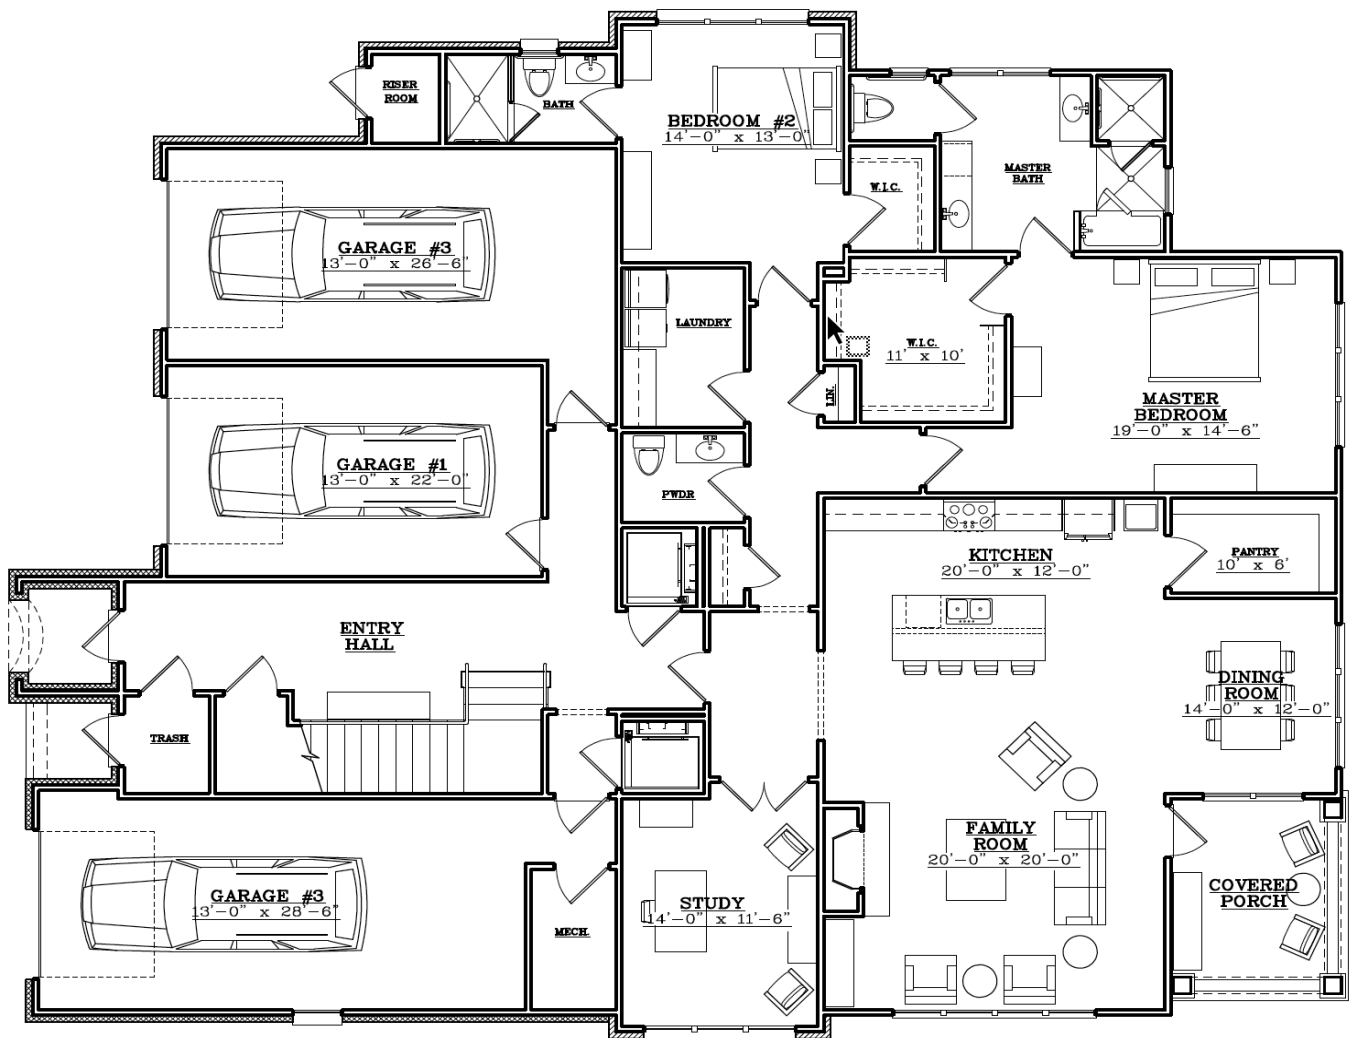

STERLING ESTATES

Senior Living Community

East Cobb

Willow 9100

2 BEDROOMS/2.5 BATHS

2,176 SQUARE FEET

Telephone: 678-946-4454

Address: 4220 Lower Roswell Road,
Marietta, GA 30068

Floor plan illustrations are representative of the typical suite type. Size and orientation of the suite is dependent on the location within the building. Our standard floor plans are for illustration purposes only.