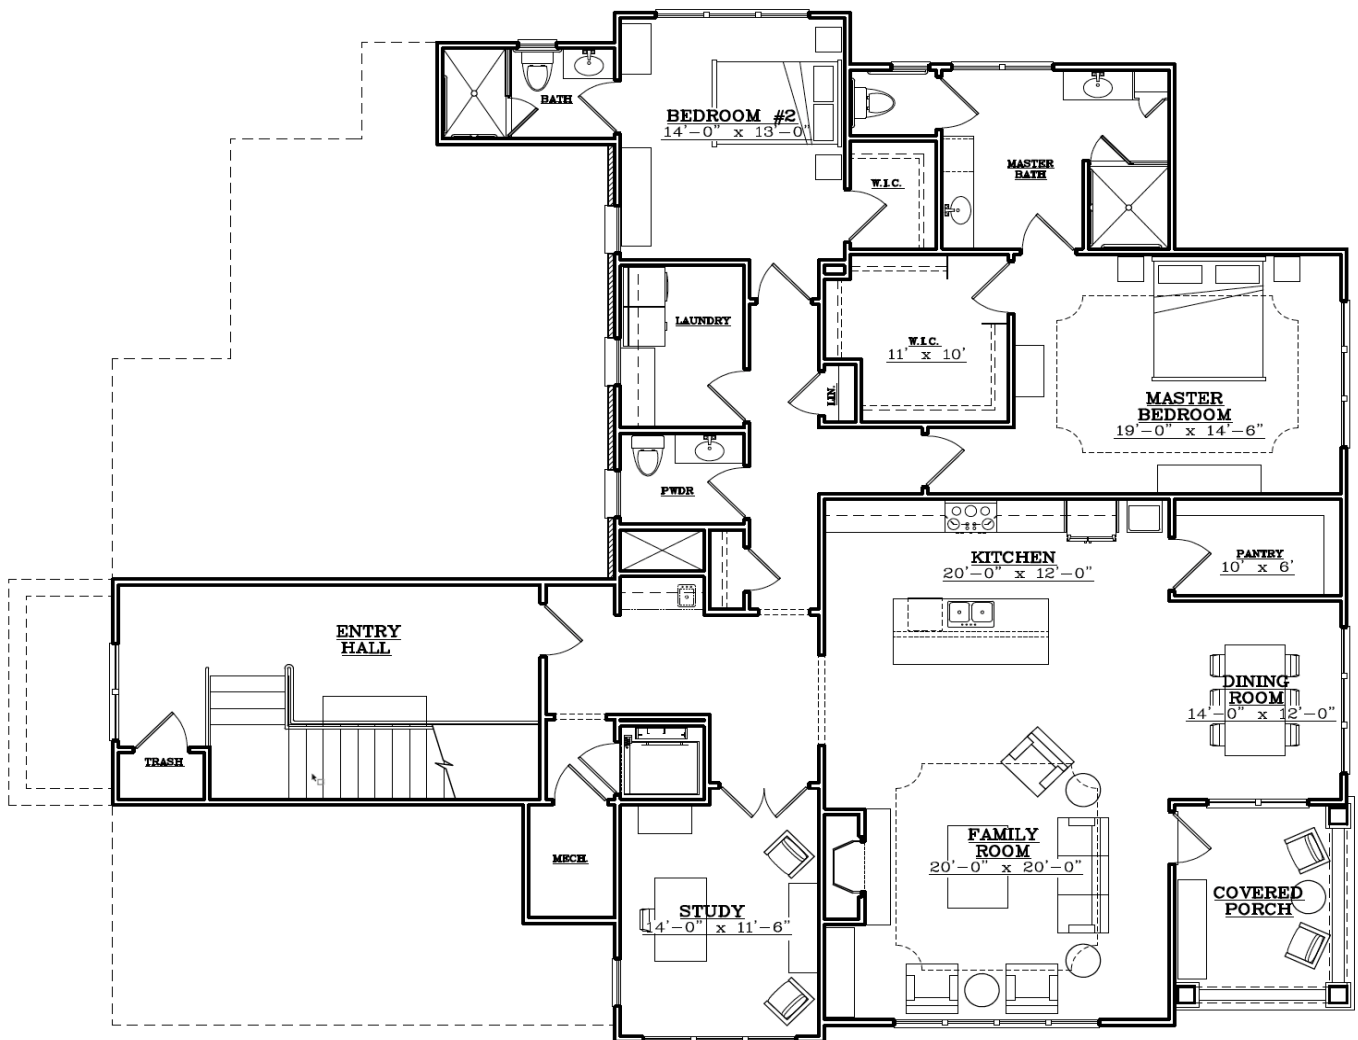

STERLING ESTATES

Senior Living Community

East Cobb

Cedar 8300

2 BEDROOMS/2.5 BATHS

2,176 SQUARE FEET

Telephone: 678-946-4454 Address: 4220 Lower Roswell Road,
Marietta, GA 30068

Floor plan illustrations are representative of the typical suite type. Size and orientation of the suite is dependent on the location within the building. Our standard floor plans are for illustration purposes only.