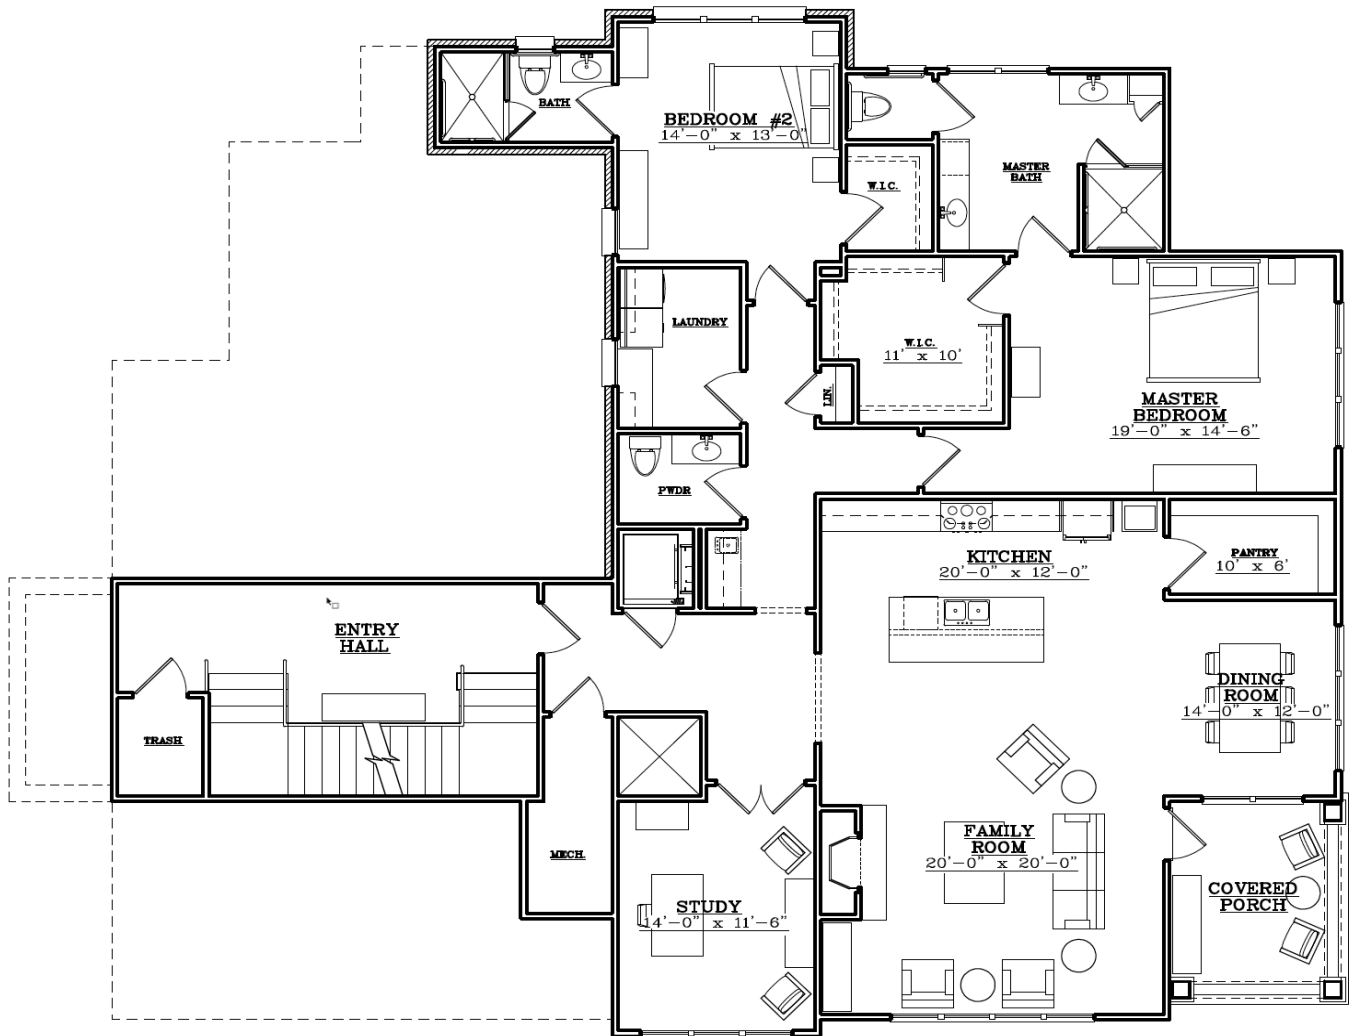

## East Cobb

Cedar 8200

2 BEDROOMS/2.5 BATHS

2,176 SQUARE FEET

Telephone: 678-946-4454

Address: 4220 Lower Roswell Road,

Marietta, GA 30068

Floor plan illustrations are representative of the typical suite type. Size and orientation of the suite is dependent on the location within the building. Our standard floor plans are for illustration purposes only.