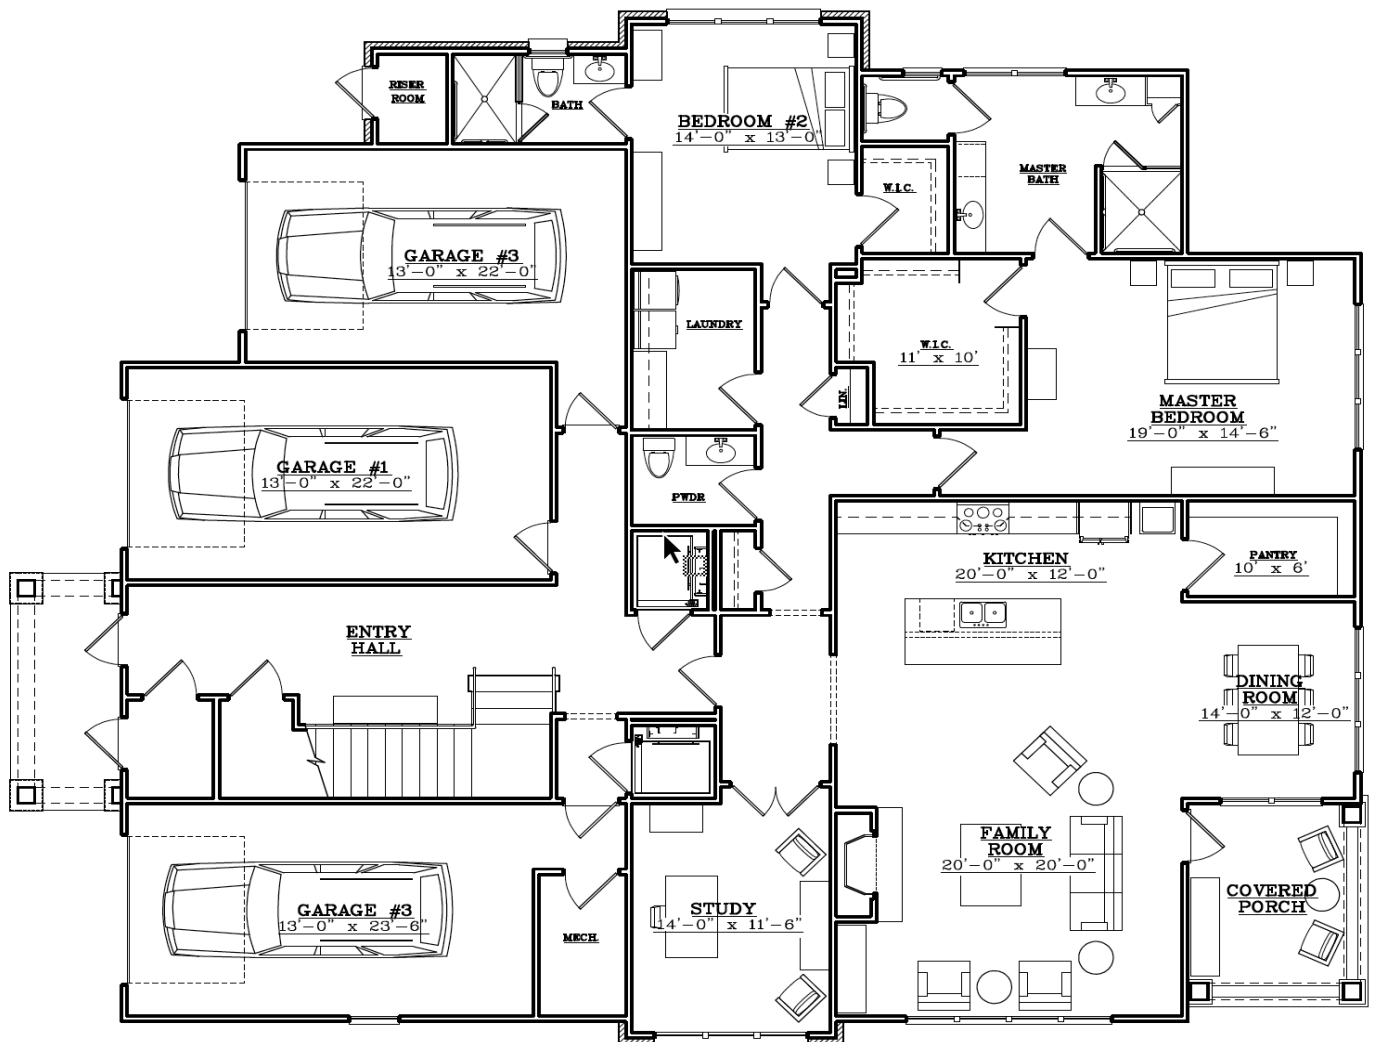

STERLING ESTATES

Senior Living Community

East Cobb

Cedar 8100

2 BEDROOMS/2.5 BATHS

2,176 SQUARE FEET

Telephone: 678-946-4454

Address: 4220 Lower Roswell Road,
Marietta, GA 30068

Floor plan illustrations are representative of the typical suite type. Size and orientation of the suite is dependent on the location within the building. Our standard floor plans are for illustration purposes only.